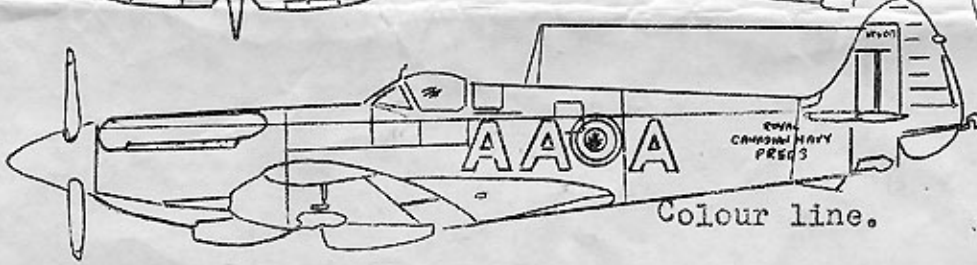

Colour line.