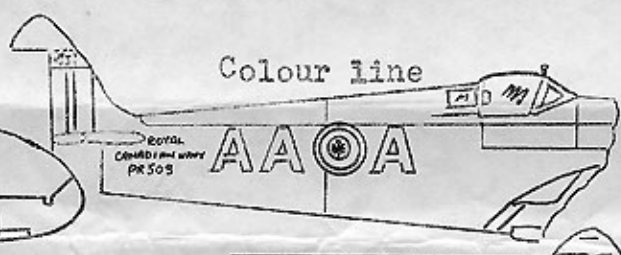

Scale 1/72

Colour scheme #1
 UPPER-Matt Slate Grey31.
 LOWER-Matt Duck Egg Blue #23.
 LETTERS.
 "K"-White.
 R.C.N.-Black.

WHITE

Colour line.

Colour line.

Roundel under wing scheme #1

COLOUR SCHEME #2
 used 1947-49.
 UPPER-Dark Sea Gray.
 LOWER-Light Sea Gray.
 Letters-Black.
 Note- Both Sea Grays
 are same as used
 today.

SUPERMARINE
 SEAFIRE Mk XV
 Drawn by R. Bowles C-73
 for I.M.P.S. May 1967.

Colour line

Colour line.