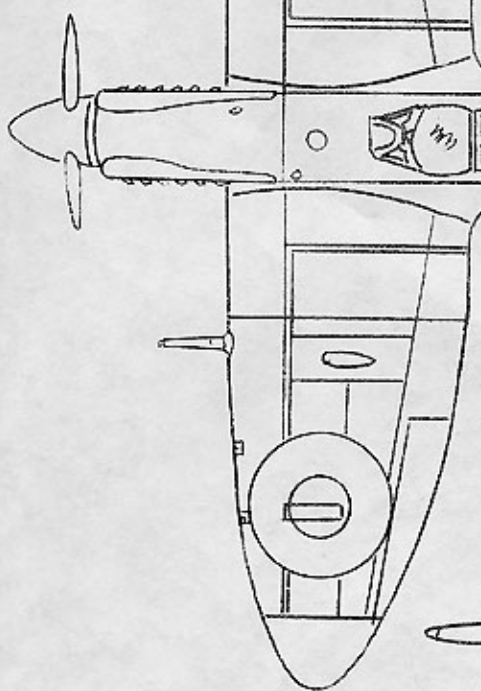

Scale 1/72

Colour scheme #1
 UPPER-Matt Slate Grey31.
 LOWER-Matt Duck Egg Blue #23.
 LETTERS.
 "K"-White.
 R.C.N.-Black.

WHITE

Colour line.

Colour line.

Roundel under wing scheme #1

COLOUR SCHEME #2
 used 1947-49.
 UPPER-Dark Sea Gray.
 LOWER-Light Sea Gray.
 Letters-Black.
 Note- Both Sea Grays
 are same as used
 today.

SUPERMARINE
 SEAFIRE Mk XV
 Drawn by R. Bowles C-73
 for I.M.P.S. May 1967.

Colour line

Colour line.