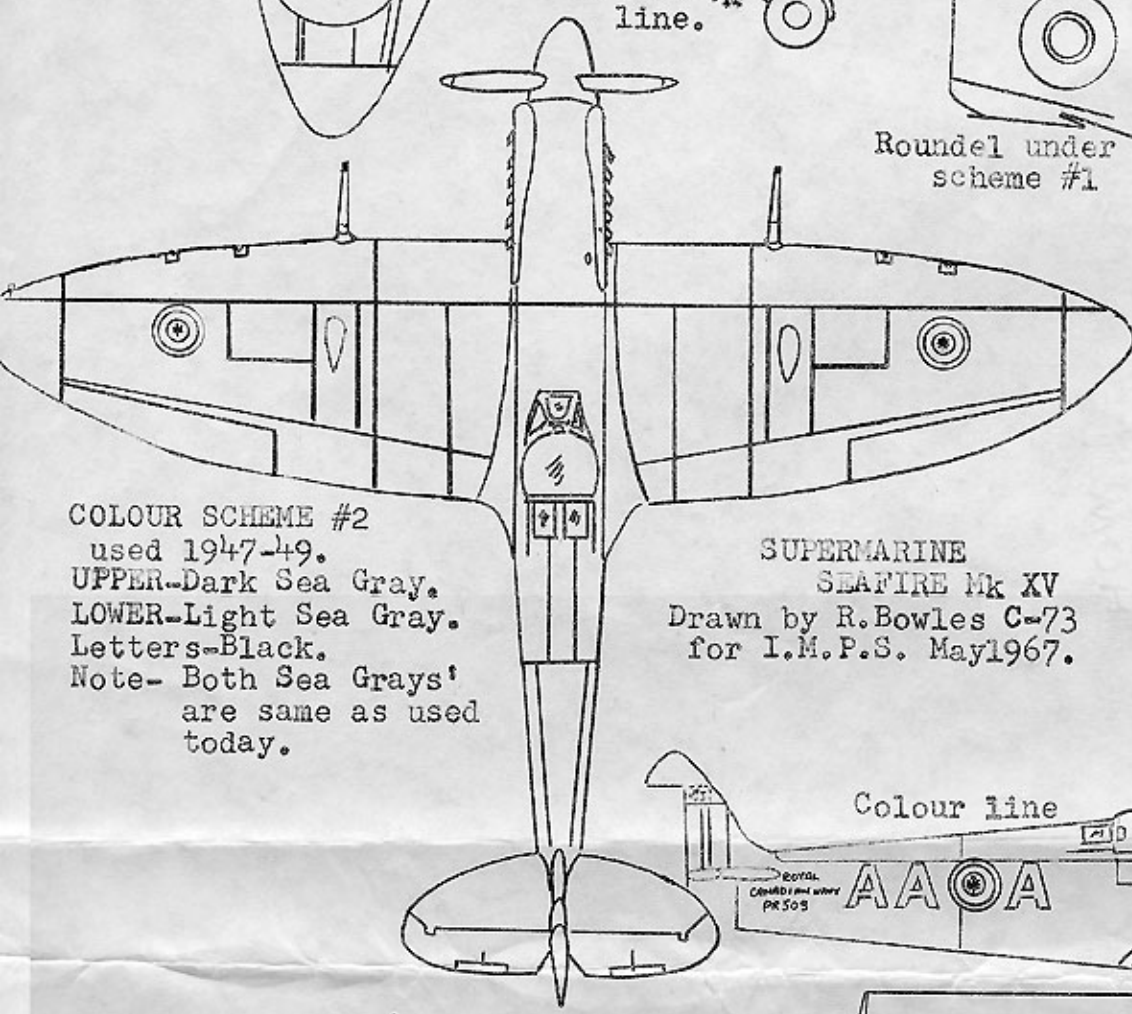

Scale 1/72

Colour scheme #1
 UPPER-Matt Slate Grey31.
 LOWER-Matt Duck Egg Blue #23.
 LETTERS.
 "K"-White.
 R.C.N.-Black.

WHITE

Colour line.

Colour line.

Roundel under wing scheme #1

COLOUR SCHEME #2
 used 1947-49.
 UPPER-Dark Sea Gray.
 LOWER-Light Sea Gray.
 Letters-Black.
 Note- Both Sea Grays
 are same as used
 today.

SUPERMARINE
 SEAFIRE Mk XV
 Drawn by R. Bowles C-73
 for I.M.P.S. May 1967.

Colour line

Colour line.