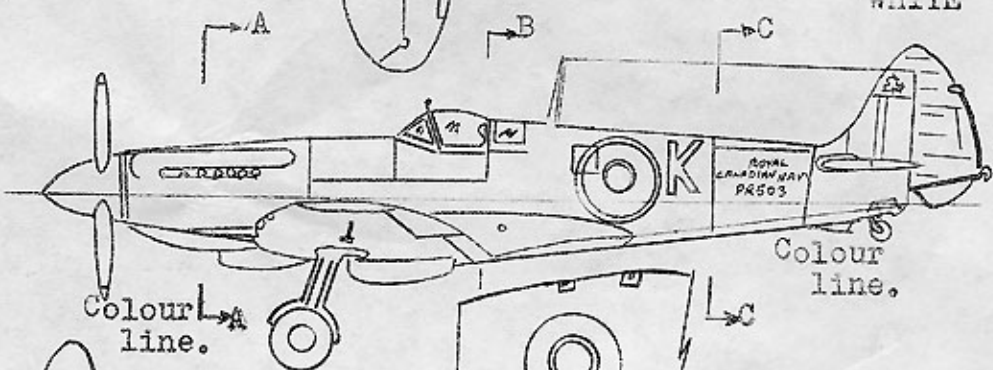

Scale 1/72

Colour scheme #1
 UPPER-Matt Slate Grey31.
 LOWER-Matt Duck Egg Blue #23.
 LETTERS.
 "K"-White.
 R.C.N.-Black.

WHITE

Colour line.

Colour line.

Roundel under wing scheme #1

COLOUR SCHEME #2
 used 1947-49.
 UPPER-Dark Sea Gray.
 LOWER-Light Sea Gray.
 Letters-Black.
 Note- Both Sea Grays
 are same as used
 today.

SUPERMARINE
 SEAFIRE Mk XV
 Drawn by R. Bowles C-73
 for I.M.P.S. May 1967.

Colour line

Colour line.