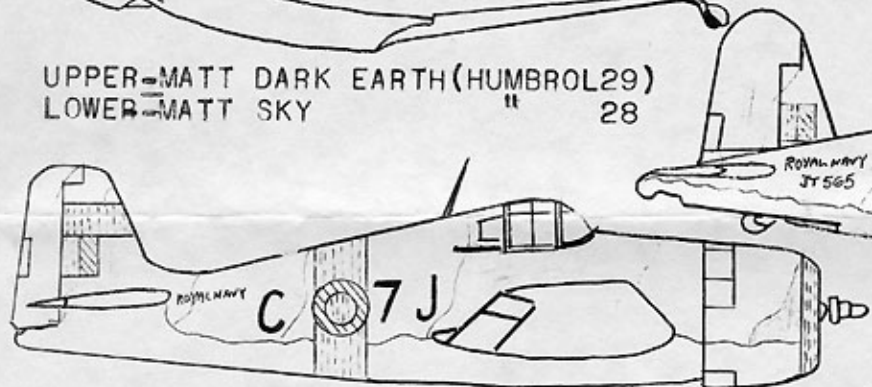

FAIREY SWORDFISH
1946

COMPLETE AIRCRAFT-SILVER
BLACK LETTERS

VICKERS
SUPERMARINE
WALRUS 1946.

VOUGHT F4U-1
CORSAIR 1945
FLOWN BY S/LT. SHEPPARD R.C.N.
NOW COMMANDER SHEPPARD, EXECUTIVE
OFFICER HMCS SHEARWATER 1965.

UPPER-MATT DARK EARTH (HUMBROL 29)
LOWER-MATT SKY " 28

GRUMMAN HELLCAT
808 SQCD.
FLOWN BY LT. BIRD R.C.N.
FAR EAST 1945.

BOTH AIRCRAFT.
UPPER-MATT DARK GREEN (HUMBROL 30)
MATT SLATE GREY (" 31)
LOWER- MATT SKY (" 28)

By Bowler

-GLOSS DARK GREY
UPPER COLOUR

GLOSS LIGHT GREY-
LOWER COLOUR