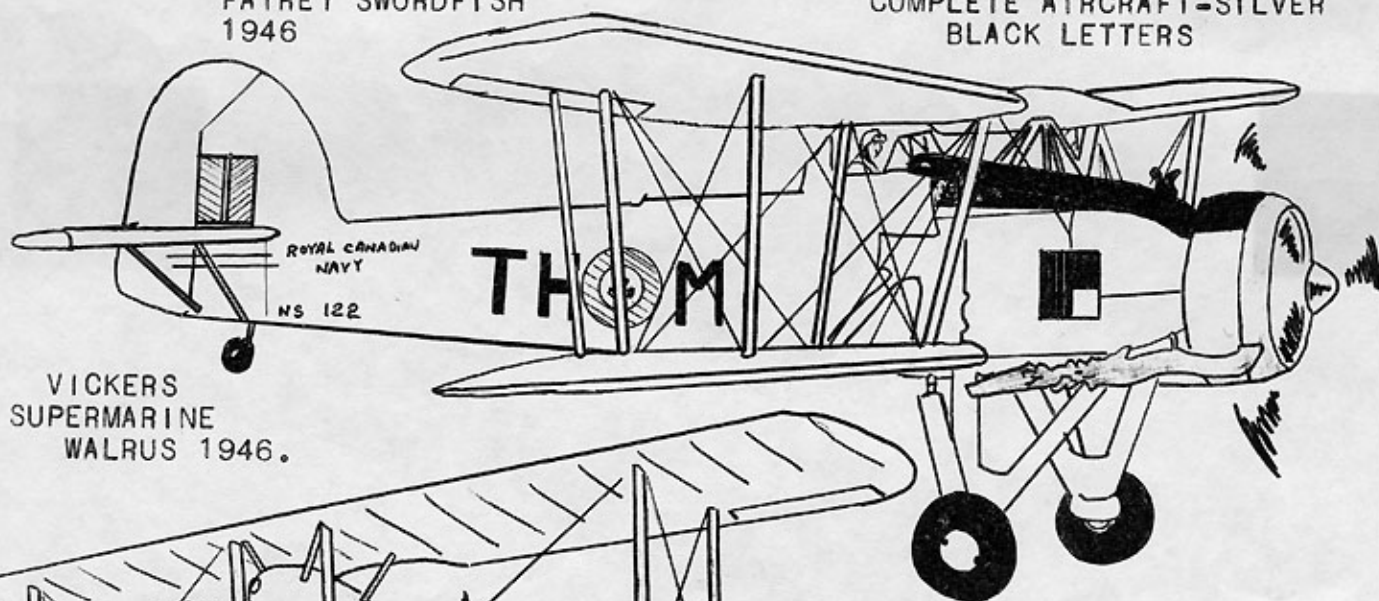

FAIREY SWORDFISH
1946

COMPLETE AIRCRAFT-SILVER
BLACK LETTERS

VICKERS
SUPERMARINE
WALRUS 1946.

VOUGHT F4U-1
CORSAIR 1945
FLOWN BY S/LT. SHEPPARD R.C.N.
NOW COMMANDER SHEPPARD, EXECUTIVE
OFFICER HMCS SHEARWATER 1965.

UPPER-MATT DARK EARTH (HUMBROL 29)
LOWER-MATT SKY " 28

GRUMMAN HELLCAT
808 SQCD.
FLOWN BY LT. BIRD R.C.N.
FAR EAST 1945.

BOTH AIRCRAFT.
UPPER-MATT DARK GREEN (HUMBROL 30)
MATT SLATE GREY (" 31)
LOWER- MATT SKY (" 28)

By Bowler

-GLOSS DARK GREY
UPPER COLOUR

GLOSS LIGHT GREY-
LOWER COLOUR