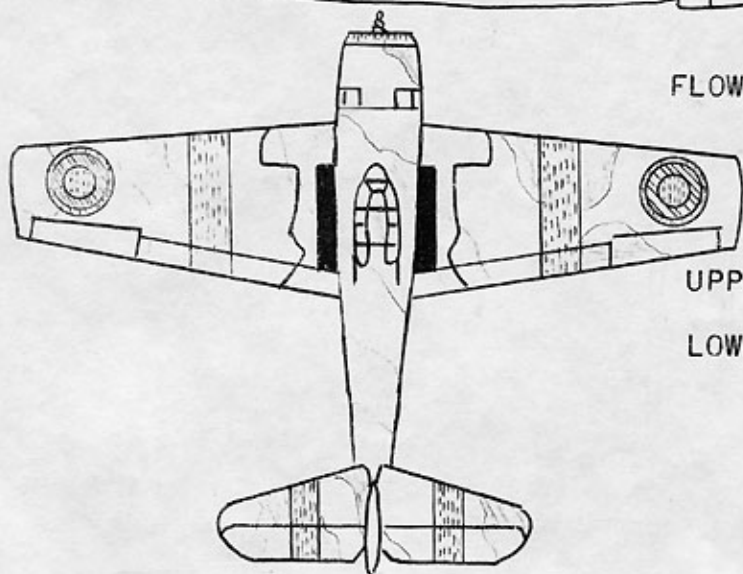

FAIREY SWORDFISH
1946

COMPLETE AIRCRAFT-SILVER
BLACK LETTERS

VICKERS
SUPERMARINE
WALRUS 1946.

VOUGHT F4U-1
CORSAIR 1945
FLOWN BY S/LT. SHEPPARD R.C.N.
NOW COMMANDER SHEPPARD, EXECUTIVE
OFFICER HMCS SHEARWATER 1965.

UPPER-MATT DARK EARTH (HUMBROL 29)
LOWER-MATT SKY " 28

GRUMMAN HELLCAT
808 SQCD.
FLOWN BY LT. BIRD R.C.N.
FAR EAST 1945.

BOTH AIRCRAFT.
UPPER-MATT DARK GREEN (HUMBROL 30)
MATT SLATE GREY (" 31)
LOWER- MATT SKY (" 28)

By Bowler

-GLOSS DARK GREY
UPPER COLOUR

GLOSS LIGHT GREY-
LOWER COLOUR