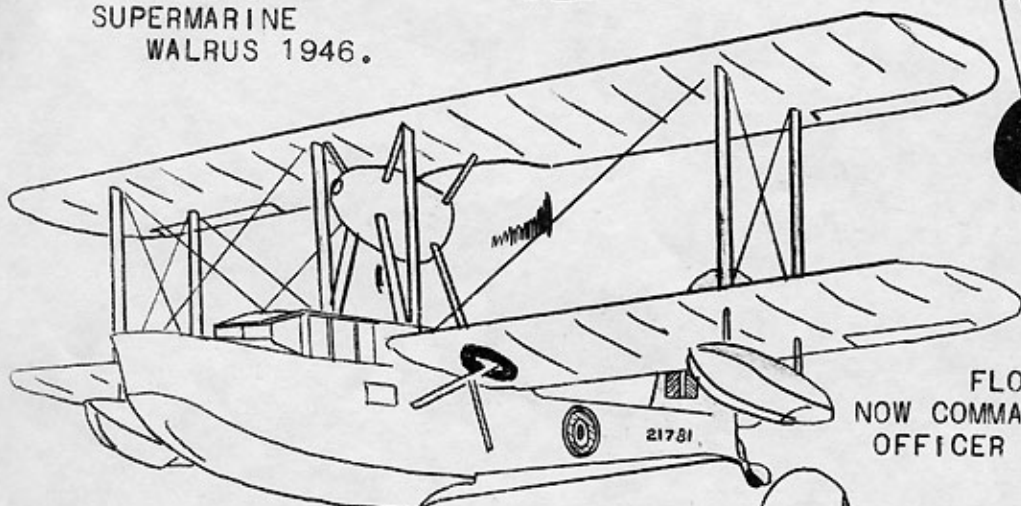

FAIREY SWORDFISH
1946

COMPLETE AIRCRAFT-SILVER
BLACK LETTERS

VICKERS
SUPERMARINE
WALRUS 1946.

VOUGHT F4U-1
CORSAIR 1945
FLOWN BY S/LT. SHEPPARD R.C.N.
NOW COMMANDER SHEPPARD, EXECUTIVE
OFFICER HMCS SHEARWATER 1965.

UPPER-MATT DARK EARTH (HUMBROL 29)
LOWER-MATT SKY " 28

GRUMMAN HELLCAT
808 SQCD.
FLOWN BY LT. BIRD R.C.N.
FAR EAST 1945.

BOTH AIRCRAFT.
UPPER-MATT DARK GREEN (HUMBROL 30)
MATT SLATE GREY (" 31)
LOWER- MATT SKY (" 28)

By Bowler

-GLOSS DARK GREY
UPPER COLOUR

GLOSS LIGHT GREY-
LOWER COLOUR