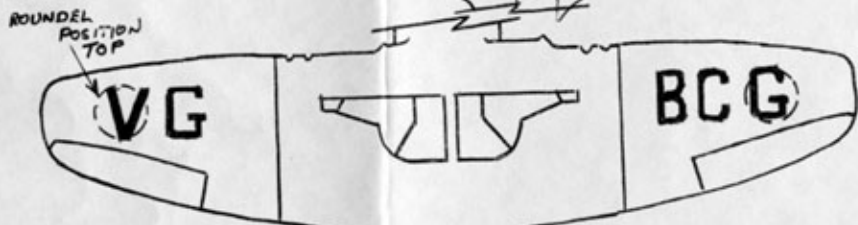

SUBMARINE SEAFIRE  
MK 17  
1946

COMMANDER AIR'S  
AIRCRAFT

HMCS SHEARWATER  
1946

HAWKER SEAFURY MK XI

VF 870  
1950

NOTE: Above a/c may be painted complete mid-night blue (Humbrol #15) with white letters.  
1949