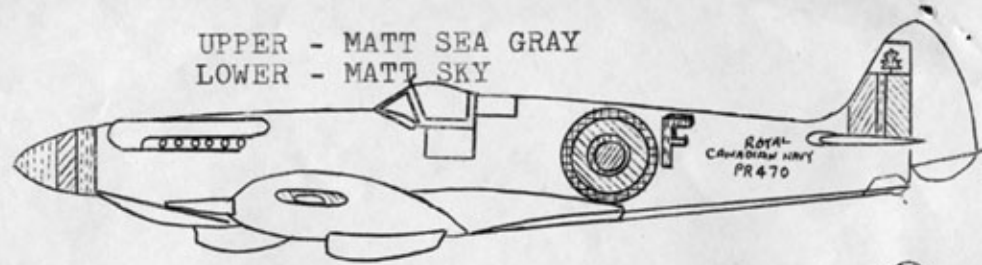

SUBMARINE SEAFIRE  
MK 17  
1946

COMMANDER AIR'S  
AIRCRAFT

HMCS SHEARWATER  
1946

HAWKER SEAFURY MK XI

VF 870  
1950

NOTE: Above a/c may be painted complete mid-night blue (Humbrol #15) with white letters.  
1949