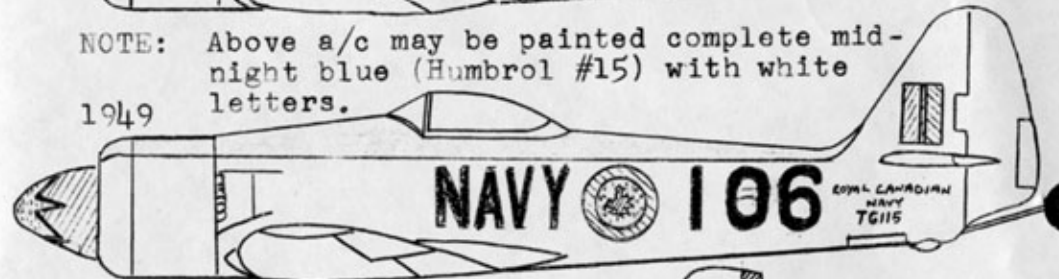

SUBMARINE SEAFIRE  
MK 17  
1946

COMMANDER AIR'S  
AIRCRAFT

HMCS SHEARWATER  
1946

HAWKER SEAFURY MK XI

VF 870  
1950

NOTE: Above a/c may be painted complete mid-night blue (Humbrol #15) with white letters.  
1949