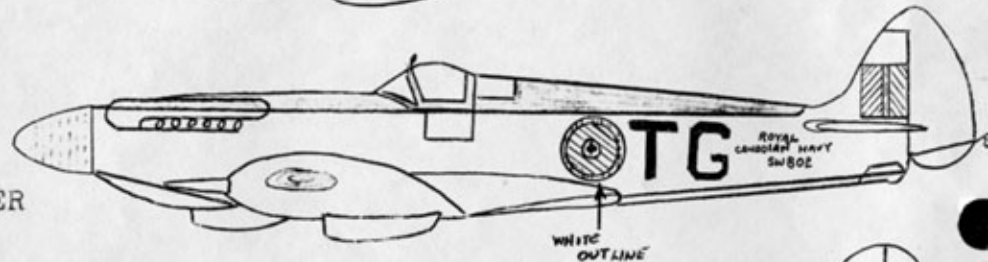

SUBMARINE SEAFIRE  
MK 17  
1946

COMMANDER AIR'S  
AIRCRAFT

HMCS SHEARWATER  
1946

HAWKER SEAFURY MK XI

VF 870  
1950

NOTE: Above a/c may be painted complete mid-night blue (Humbrol #15) with white letters.  
1949